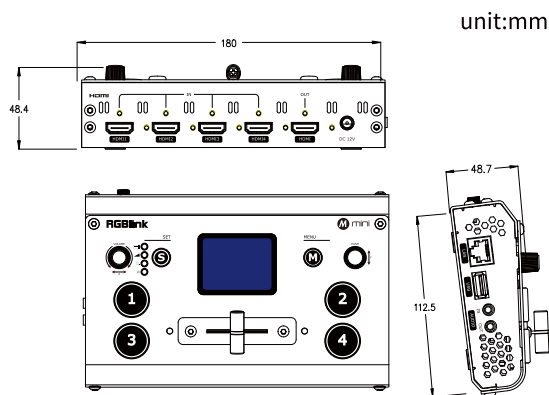

Dimensions

Model Feature Comparison

	mini	mini+
Transitions	●	●
PIP	●	●
PTZ Control		●
LOGO		●
DSK		●

WEB: www.rgblink.com EMAIL: sales@rgblink.com PHONE: +86 592 5771197
Proudly designed and manufactured in **Xiamen Hi Technology Zone, China**

RGBlink®

www.rgblink.com