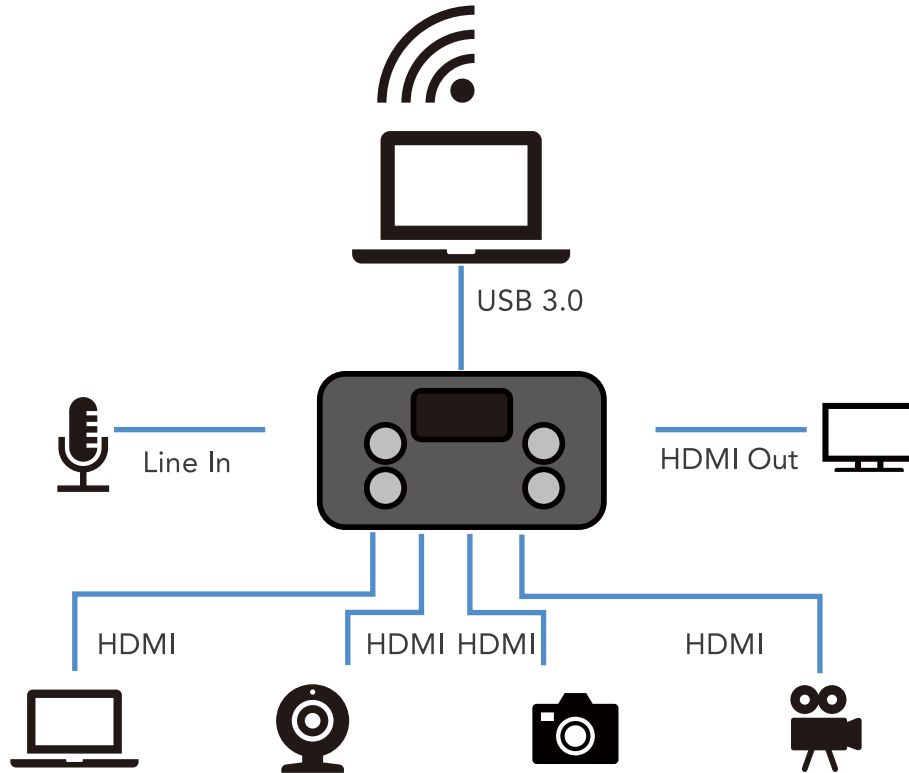

Go Live to the World

Stream your feed

* OBS - Open Broadcaster Software - required for recording/capture and extended compatibility independent download from www.obsproject.com