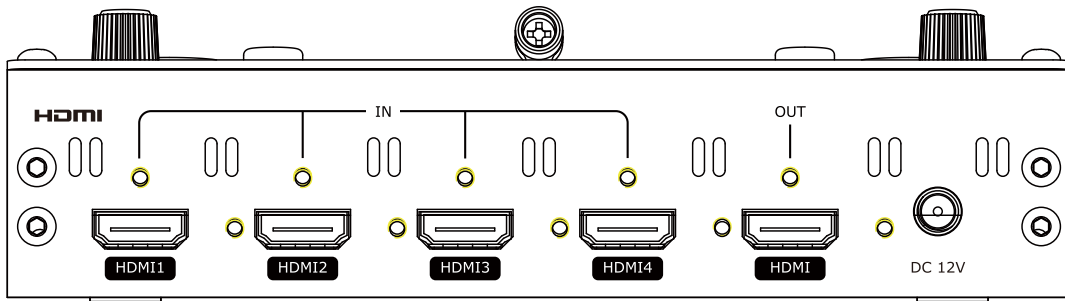

Specification

Connectors	Input	HMDI	4×HMDI-A	
	Output	HMDI Out	1×HMDI-A	
		USB 3.0	1×USB TypeA	
	Audio	In	1×3.5mm Stereo Jack	
		Out	1×3.5mm Stereo Jack	
	Communication	LAN	1×RJ45	
Power		1×DC Jack		
Performance	Input Resolutions	HDMI		
		SMPTE	720p@50/60 | 1080i@50 | 1080p@23/24/30/50/60	
		VESA	1024×768@60 | 1280×720@60 | 1280×768@60 | 1280×800@60 | 1280×1024@60 | 1360×768@60 | 1366×768@60 | 1440×900@60 | 1600×1200@60 | 1680×1050@60 | 1920×1080@60 | 1920×1200@60	
	Output Resolutions	Choose standard		
		HDMI		
		SMPTE	720p@60 | 1080p@60	
Supported Standards	HDMI	1.3		
	USB	3.0		
Power	Input Voltage	DC 12V/1.5A		
	Max Power	18W		
Environment	Temperature	-0°C ~ 70°C		
	Humidity	10%~85%RH		
Physical	Weight	Net	0.6kg	
		Packaged	1.1kg	
	Dimension	Packaged	255mm×145mm×75mm	1pc/Box
435mm×270mm×345mm			10boxes/CTN	
610mm×570mm×395 mm			40boxes/CTN	

Order Codes

Product Code	Item
230-0001-01-0	mini
230-0001-02-0	mini+